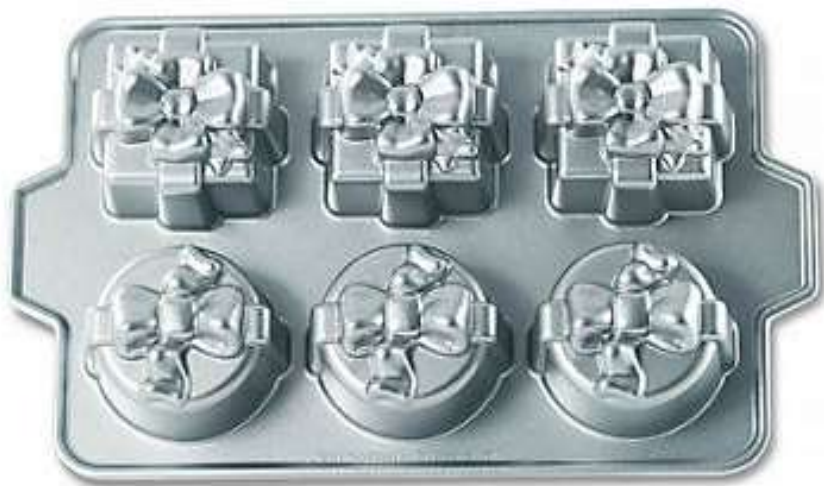

Size: 14 in L x 8.25 in x 2 in

Location: General Baking

Gingerbread Candy Molds

Barcode # 39078117085820

Replacement cost: \$5

Brief description:

Includes small, medium, and large gingerbread shapes.

Size: contains 3 molds