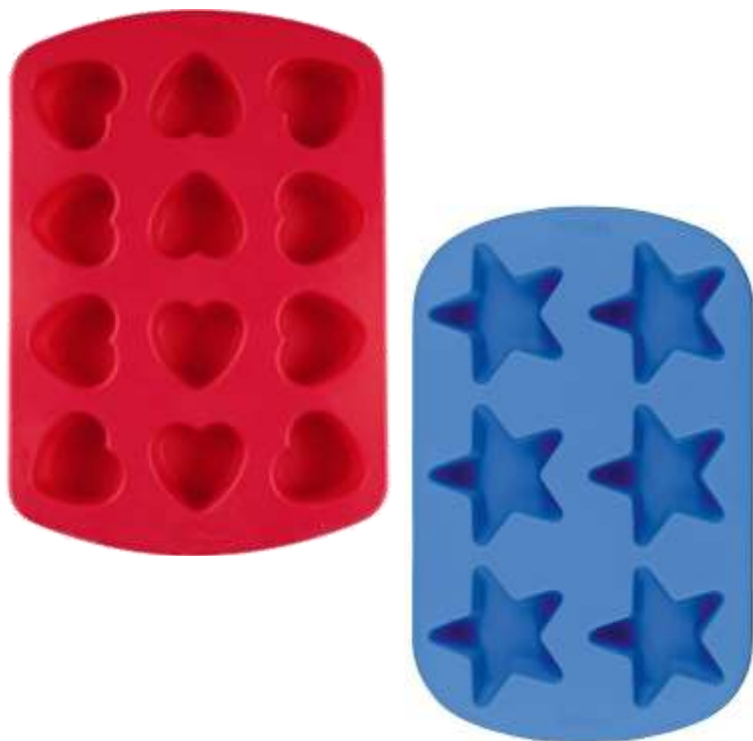

Hearts and Stars Molds

Barcode # 39078102921799

Replacement cost: $15 each

Brief description:

Use this mold to bake cookies, make candies, or even fancy ice cubes.

Size: 10 in x 7 in x 2 in

Location: Shapes/Animals