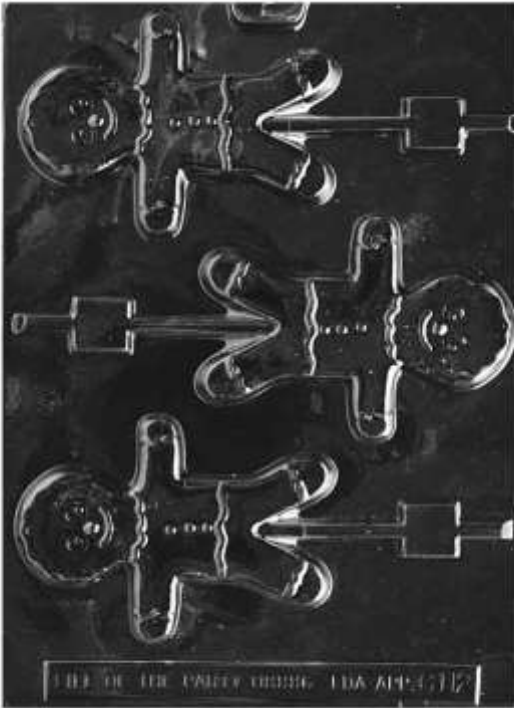

Gingerbread Candy Molds

Barcode # 39078117085820

Replacement cost: $5

Brief description:

Includes small, medium, and large gingerbread shapes.

Size: contains 3 molds

Location: Fall/Winter