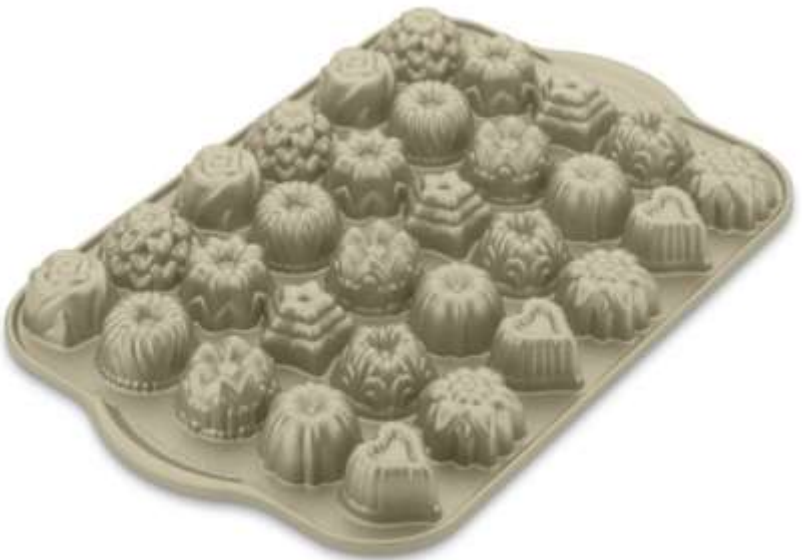

Mini Tea Cakes

Barcode # 39078067144502

Replacement cost: $42

Brief description:

Create an irresistible assortment of 30 desserts! Bakes 30 festive mini cakes for brunch, tea, or dessert.

Size: 14.25 in x 9.5in x 1 in

Location: General Baking