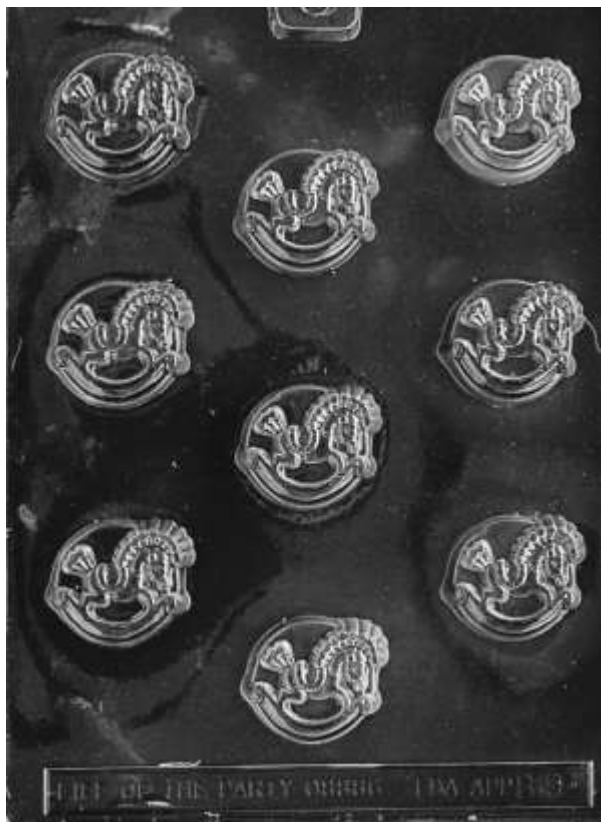

Location: General Baking

Baby Candy Molds

Barcode # 39078117085333

Replacement cost: \$5

Brief description:

Includes rocking horse, bow, bottle, rattle, and baby shapes

Size: contains 3 molds

Location: Shapes/Animals