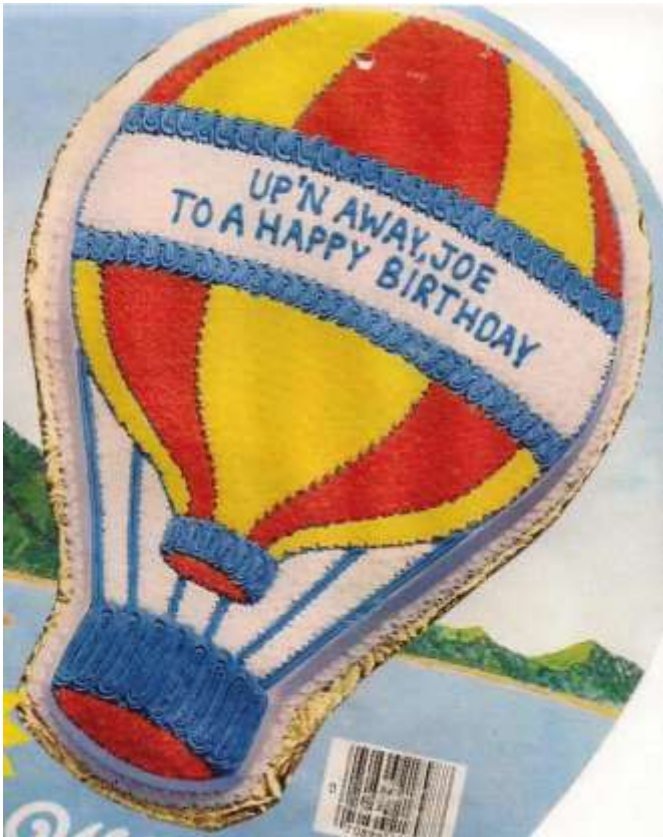

Balloon Cake Pan

Barcode # 39078067144551

Replacement cost: $15

Brief description: This contoured cake pan makes a perfect cake in the shape of a hot air balloon.

Size: 15 in x 10.5 in x 2 in

Location: Shapes/Animals