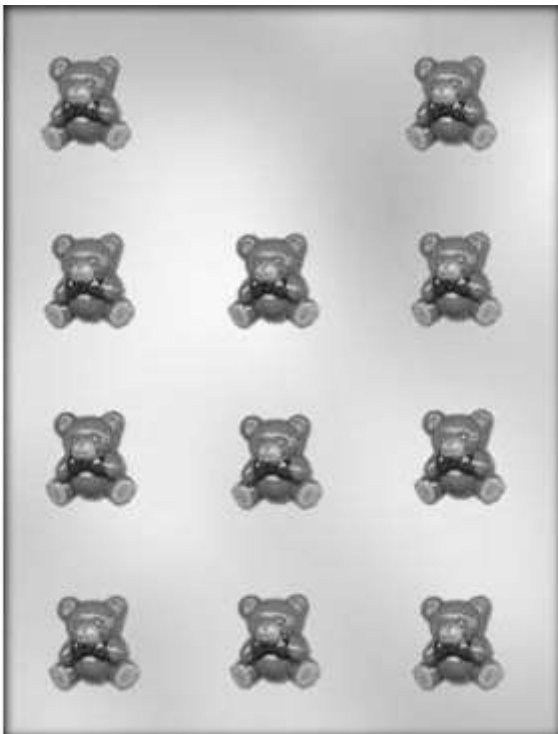

Location: Characters

Bear Candy Molds

Barcode # 39078117085580

Replacement cost: \$5

Brief description:

Includes bite-sized teddy bear shapes

Size: contains 3 molds

Location: Shapes/Animals

Birthday Candy Molds

Barcode # 39078117085465

Replacement cost: \$10

Brief description:

Includes numbers and happy birthday lollipop shapes

Size: contains 2 molds

Location: Shapes/Animals

Bite-Size Gingerbread