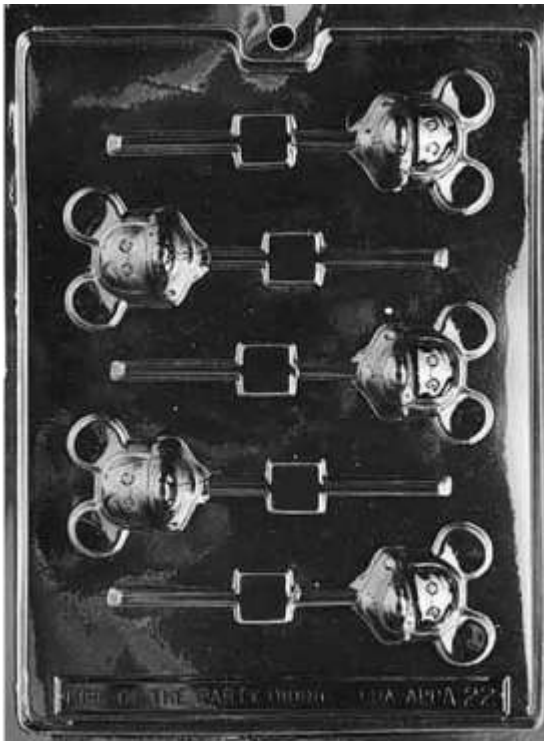

Size: Contains three molds

Location: Characters

Mickey Mouse Head

Barcode # 39078108638611

Replacement cost: \$20

Brief description:

This contoured cake pan makes a instantly recognizable Mickey Mouse.

Size: 13 in x 7 in x 3 in