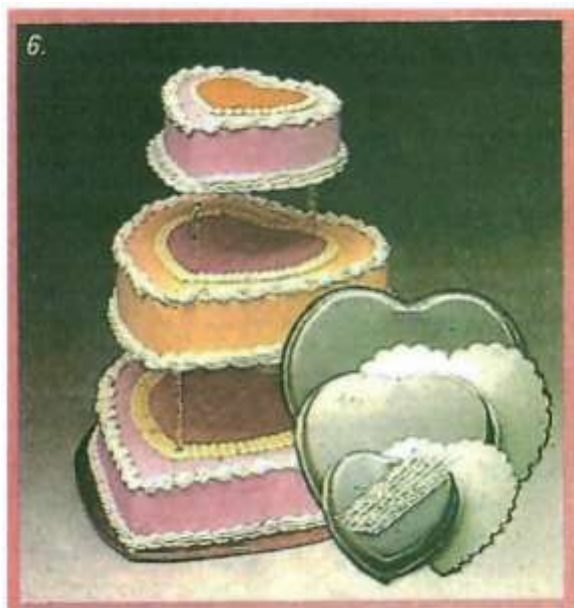

Size: 3 pans, 5 in, 7.5 in, and 9 in

Location: Fall/Winter

Minnie Mouse

Barcode # 39078108637332

Replacement cost: \$20

Brief description:

This contoured cake pan makes a instantly recognizable Minnie Mouse.