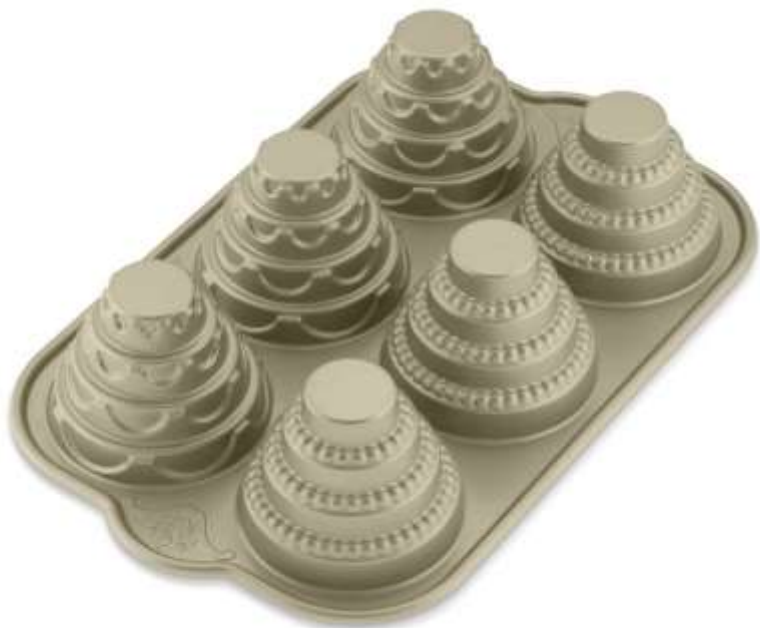

Tiered Cakelet

Barcode # 39078067144205

Replacement cost: $42

Brief description:

This baking pan makes it easy to create intricately sculpted cakelets with elegant tiered silhouettes. Makes six cakelets, three each of design.

Size: 14 in x 9 in x 3 in

Location: General Baking